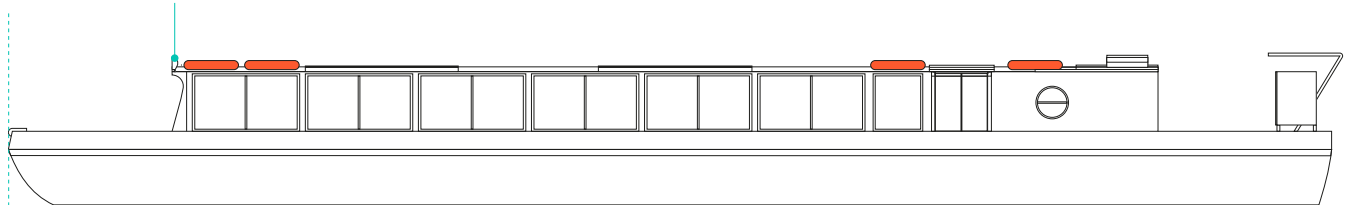

ALFRED LEROY VESSEL SAFETY PLAN

x47 pax max
x2 crew

Deck View

Interior View

Port View

Bow View

Stern View

ALFRED LEROY VESSEL SAFETY PLAN

x47 pax max
x2 crew

Lifebuoy Rings x10

- standard x4
- with floating throw rope x2
- with floating lights x4

Deck View

Stern

- foam fire extinguisher x1
- powder fire extinguisher x1
- spill kit

Starboard

Port