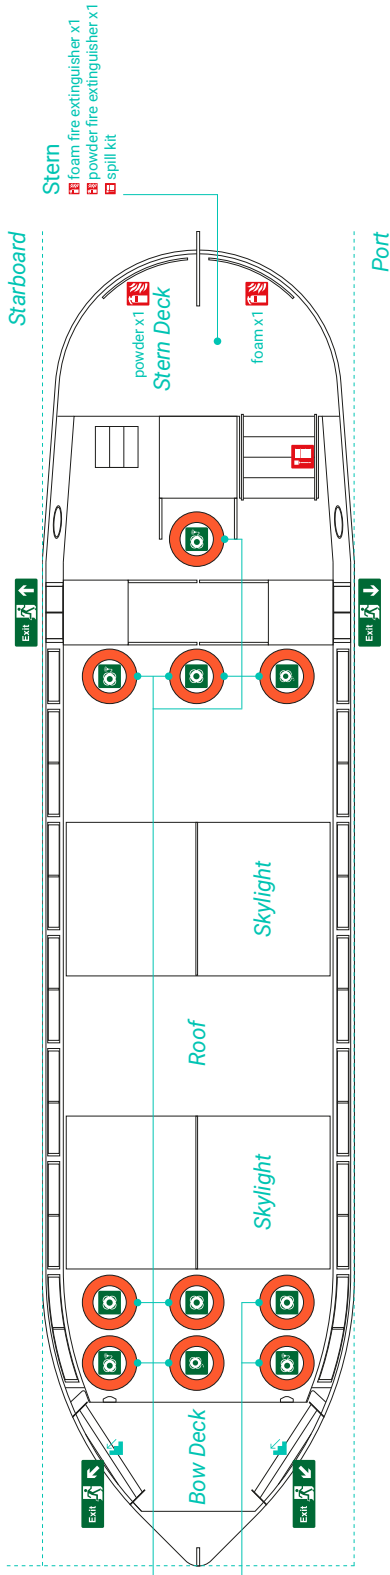

ALFRED LEROY VESSEL SAFETY PLAN

x47 pax max
x2 crew

Deck View

Interior View

Port View

Bow View

Stern View

ALFRED LEROY VESSEL SAFETY PLAN

x47 pax max
x2 crew

Lifebuoy Rings x10

- standard x4
- with floating throw rope x2
- with floating lights x4

Deck View

Stern

- foam fire extinguisher x1
- powder fire extinguisher x1
- spill kit

Starboard

Port

Interior View

Cabin

- foam fire extinguishers x3
- powder fire extinguishers x1
- co2 fire extinguishers x1

Starboard

Port

Emergency Equipment Room

- fire hose reel
- fire blanket
- rescue ladder x2
- first-aid kit
- foam fire extinguishers x1
- powder fire extinguishers x1
- water fire bucket x1
- sand fire bucket x1
- fire suppression
- person overboard Kit
- burns kit
- biohazard kit

Bow View

Horn

Port View

Spotlights

Stern View