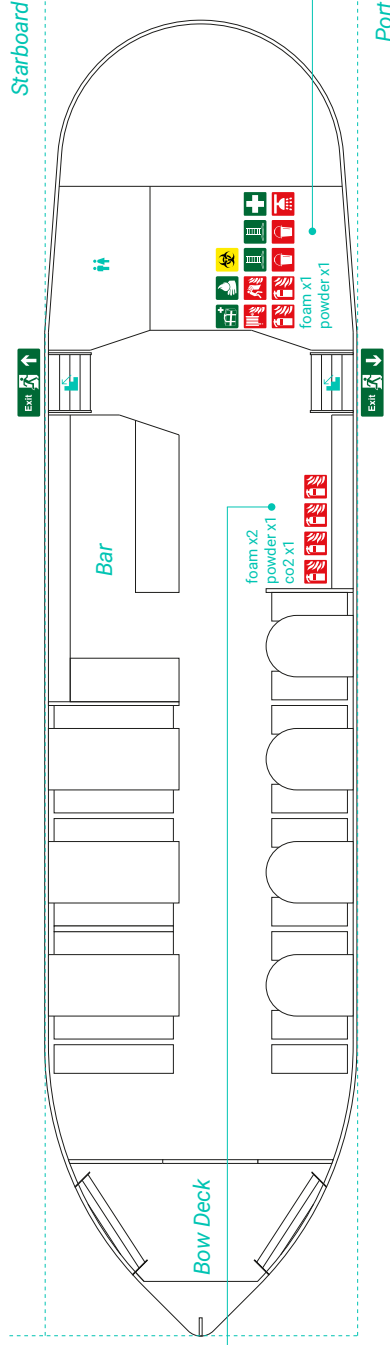

Port View

Interior View