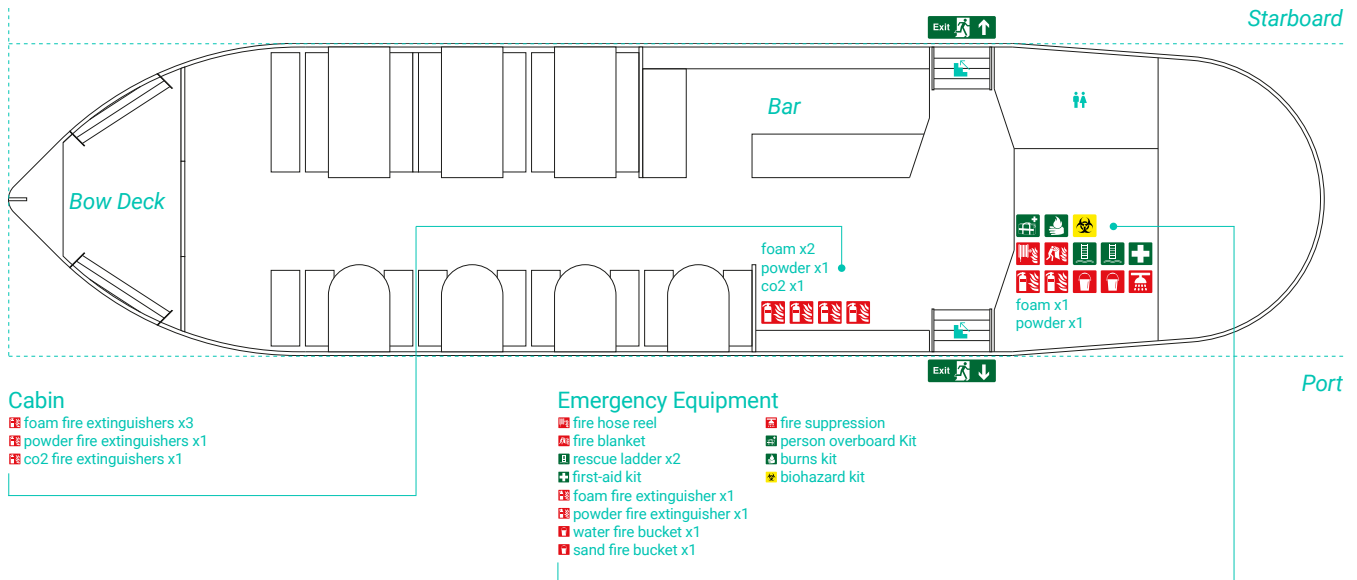

ALFRED LEROY VESSEL SAFETY PLAN

x47 pax max
x2 crew

Deck View

Interior View

Port View

Bow View

Stern View

ALFRED LEROY VESSEL SAFETY PLAN

x47 pax max
x2 crew

Lifebuoy Rings x10

- standard x4
- with floating throw rope x2
- with floating lights x4

Deck View

Stern

- foam fire extinguisher x1
- powder fire extinguisher x1
- spill kit

Starboard

Port

Interior View

Cabin

- foam fire extinguishers x3
- powder fire extinguishers x1
- co2 fire extinguishers x1

Starboard

Port

Emergency Equipment Room

- fire hose reel
- fire blanket
- rescue ladder x2
- first-aid kit
- foam fire extinguishers x1
- powder fire extinguishers x1
- water fire bucket x1
- sand fire bucket x1
- fire suppression
- person overboard Kit
- burns kit
- biohazard kit

Bow View

Horn

Port View

Spotlights

Stern View