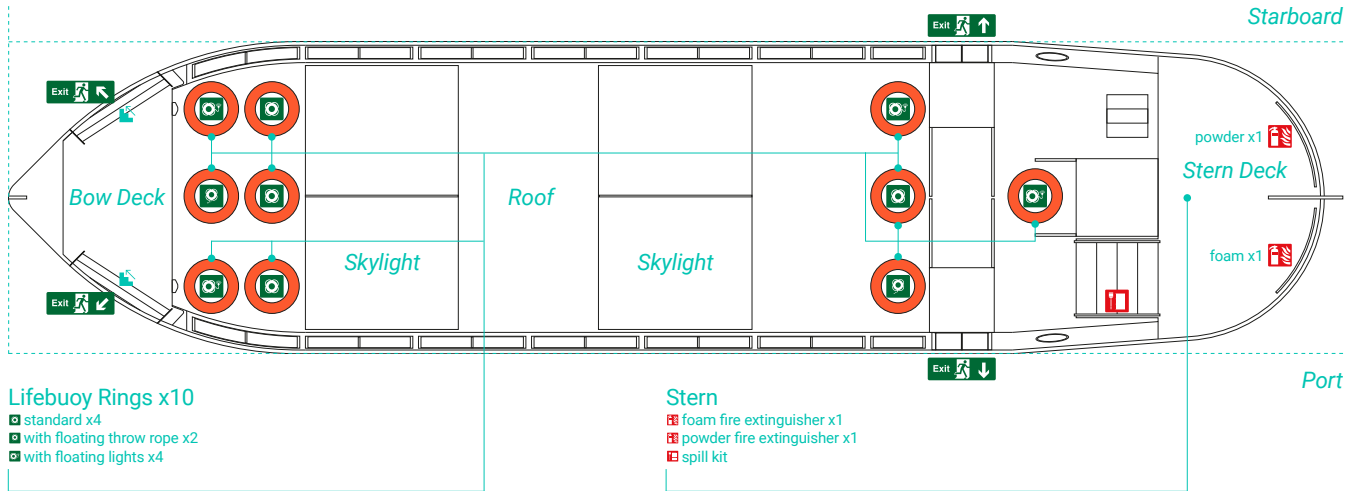

ALFRED LEROY VESSEL SAFETY PLAN

x47 pax max
x2 crew

Deck View

Interior View

Port View

Bow View

Stern View

ALFRED LEROY VESSEL SAFETY PLAN

x47 pax max
x2 crew

Lifebuoy Rings x10

- standard x4
- with floating throw rope x2
- with floating lights x4

Deck View

Stern

- foam fire extinguisher x1
- powder fire extinguisher x1
- spill kit

Starboard

Port

Bow View

Horn

Port View

Spotlights

Stern View