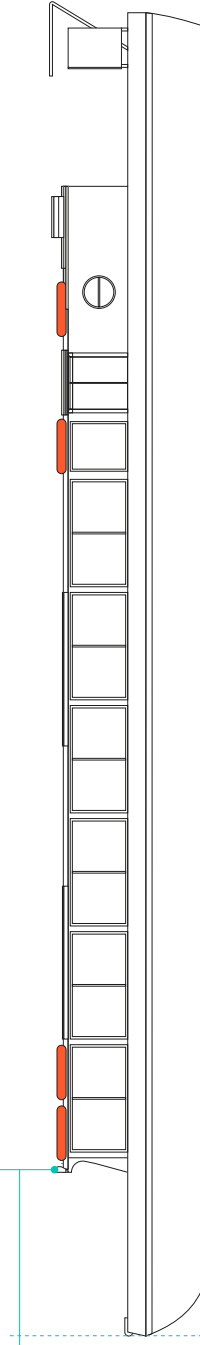

ALFRED LEROY VESSEL SAFETY PLAN

x47 pax max
x2 crew

Deck View

Interior View

Port View

Bow View

Stern View

ALFRED LEROY VESSEL SAFETY PLAN

x47 pax max
x2 crew

Lifebuoy Rings x10

- standard x4
- with floating throw rope x2
- with floating lights x4

Deck View

Stern

- foam fire extinguisher x1
- powder fire extinguisher x1
- spill kit

Starboard

Port

Interior View

Cabin

- foam fire extinguishers x3
- powder fire extinguishers x1
- co2 fire extinguishers x1

Starboard

Port

Emergency Equipment Room

- fire hose reel
- fire blanket
- rescue ladder x2
- first-aid kit
- foam fire extinguishers x1
- powder fire extinguishers x1
- water fire bucket x1
- sand fire bucket x1
- fire suppression
- person overboard Kit
- burns kit
- biohazard kit

Bow View

Horn

Port View

Spotlights

Stern View